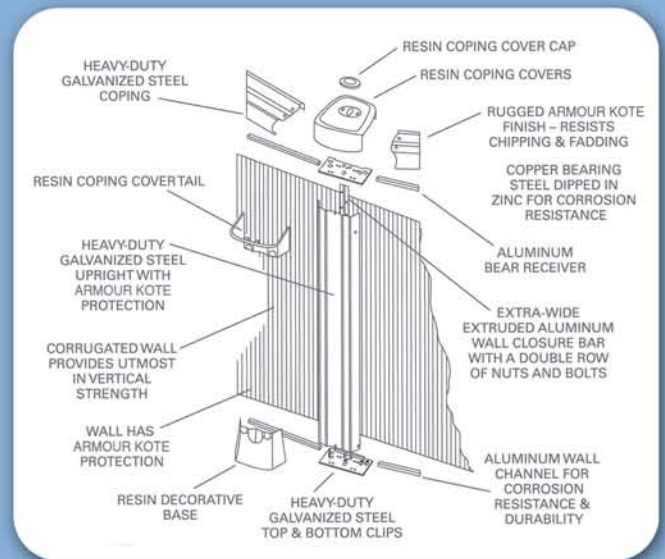

SERENITY

SPECIFICATIONS

Wall Height: 52"

Coping: 6"

Upright: 5.5"

Steel: Hot-dipped galvanized multi-stage coated and
ARMOUR KOTE protected

Coping Cover: Resin wrap around

Extra-Wide Extruded Aluminum Wall

Closure Bar: With a double row of nuts and bolts

Warranty: 25 years (see dealer for details)

WALL PATTERNS

ARMOUR KOTE PROTECTIVE WALL COATING

Our ARMOUR KOTE Multi-Stage Coating Process
Protects Your Investment for Many Enjoyable Years.

- Built-in beauty
- Coping and uprights are coated with
  ARMOUR KOTE
- Integrated texturized decorative bases and
  coping covers
- Superior in durability
- Resistant to fading, dulling and harsh chemicals
- Sheds dirt and water to reduce maintenance
- Myriad of beautiful colors and textures

FRAME STRUCTURE