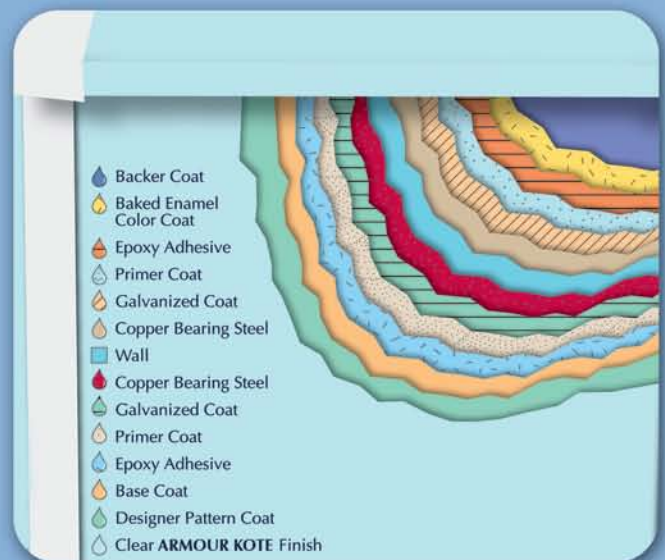

MULTI-STAGE COATING PROCESS

Made in USA for over 40 years by Delair Group, LLC. Please note: Pool wall color may vary slightly due to variations in monitors.

*All above ground
swimming pools are
non-diving pools.*